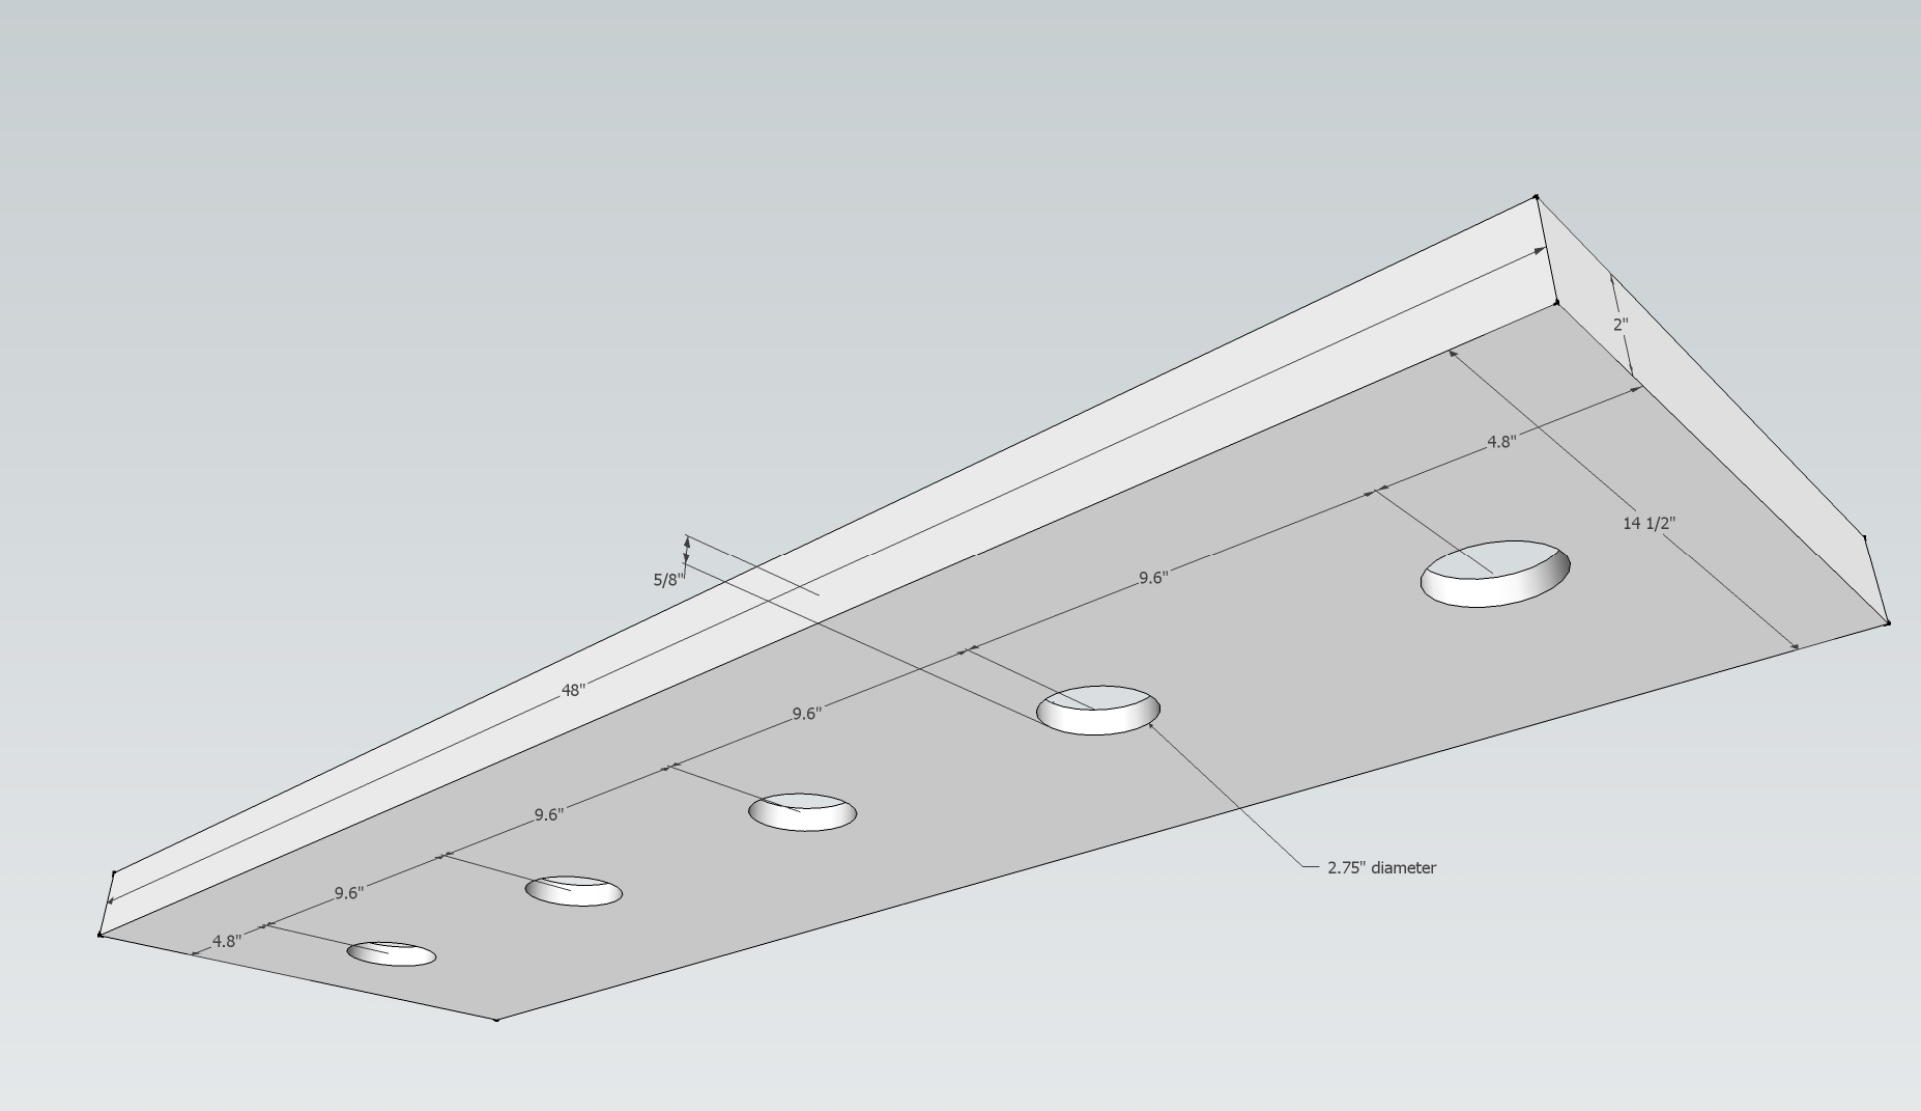

New Bathroom – 2010

Design Sketch – Top View of Bathroom

Design Sketch – Tall Shelving Unit, Main Vanity with Counter Top, Overhead Light Bar, Wall-mounted Medicine Cabinet

Photo of Result – Tall Shelving Unit, Main Vanity with Counter Top, Overhead Light Bar, Wall-mounted Medicine Cabinet

Design Sketch – Tiled Shower

Photo of Result – Tiled Shower

Dimensions – Main Vanity with Solid Top

Dimensions – Tall Cabinet

Dimensions – Light Bar

Dimensions – Wall-mounted Medicine Cabinet

Dimensions – Wall-mounted Medicine Cabinet