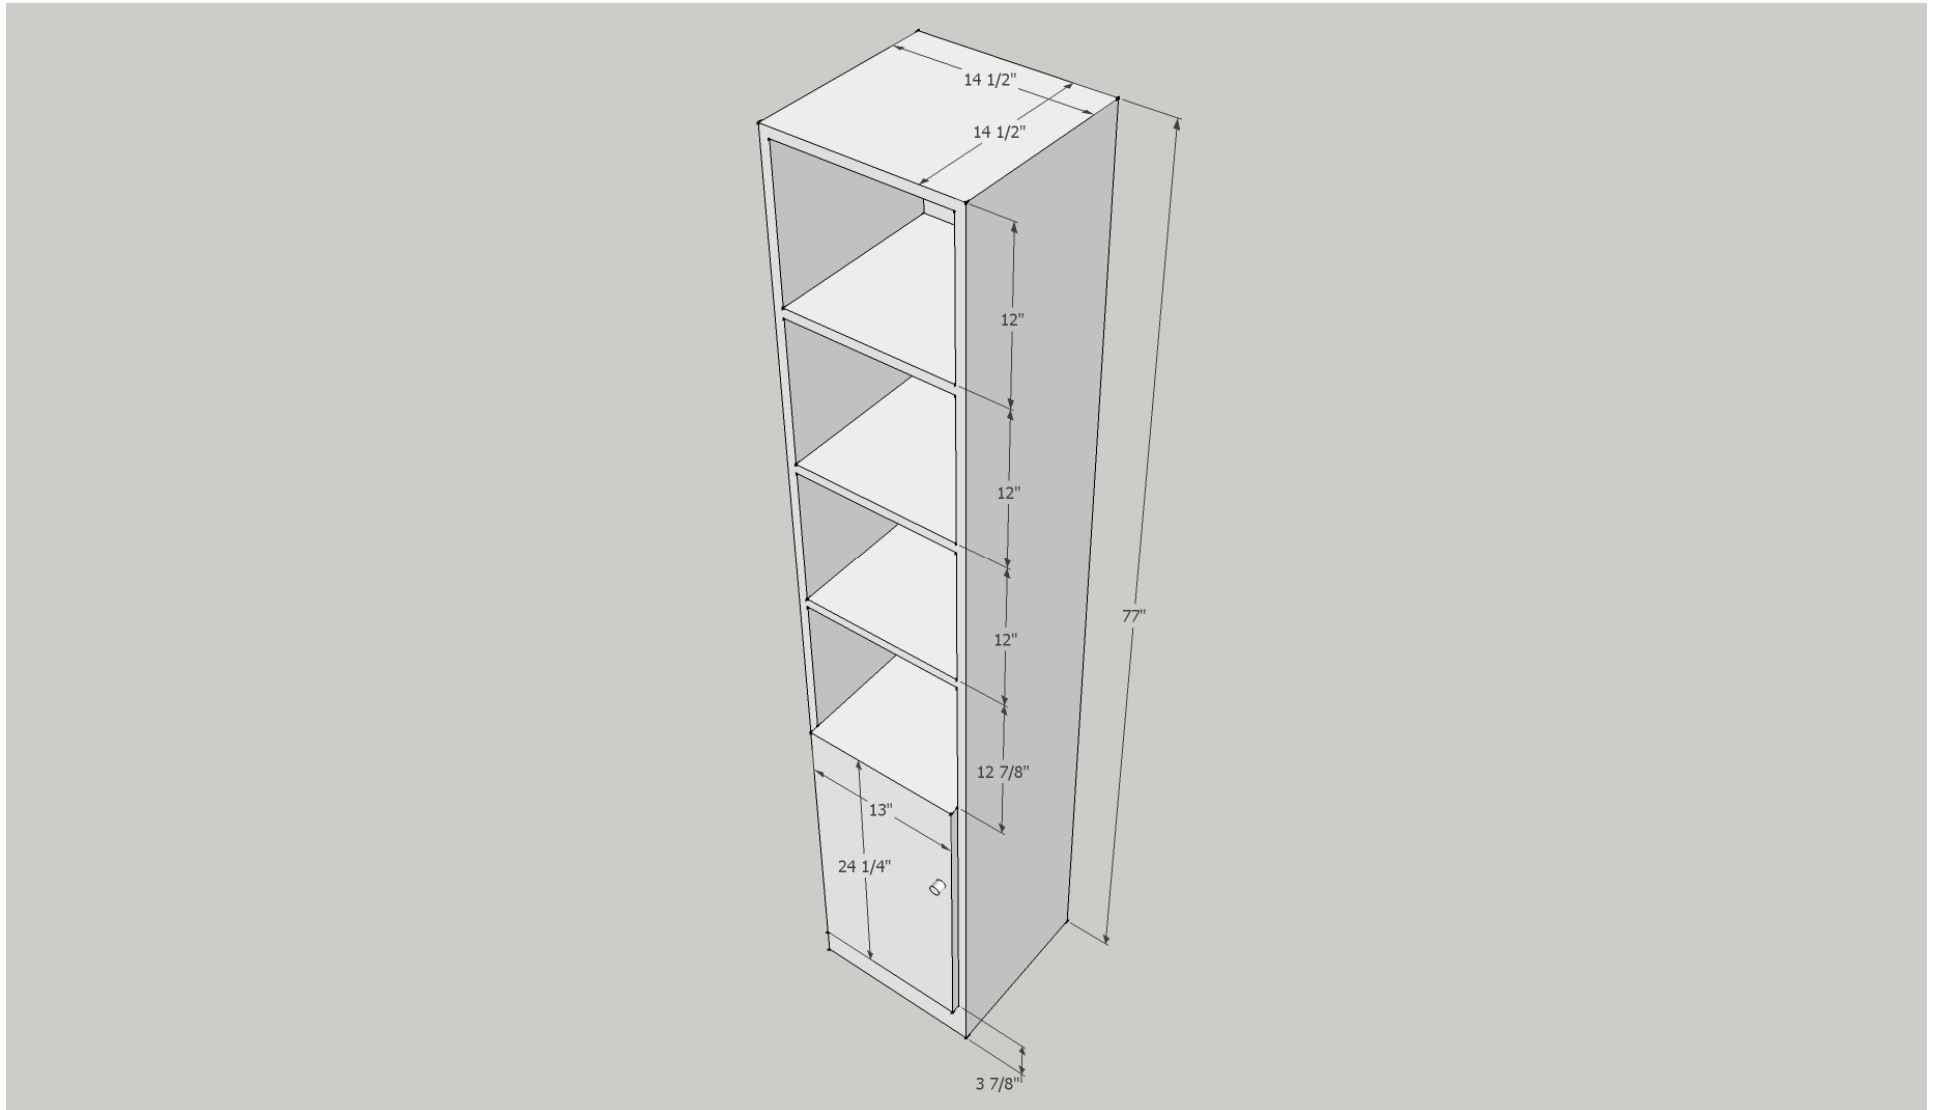

New Bathroom – 2010

Design Sketch – Top View of Bathroom

Design Sketch – Tall Shelving Unit, Main Vanity with Counter Top, Overhead Light Bar, Wall-mounted Medicine Cabinet

Photo of Result – Tall Shelving Unit, Main Vanity with Counter Top, Overhead Light Bar, Wall-mounted Medicine Cabinet

Design Sketch – Tiled Shower

Photo of Result – Tiled Shower

Dimensions – Main Vanity with Solid Top

Dimensions – Tall Cabinet

Dimensions – Light Bar

Dimensions – Wall-mounted Medicine Cabinet

Dimensions – Wall-mounted Medicine Cabinet