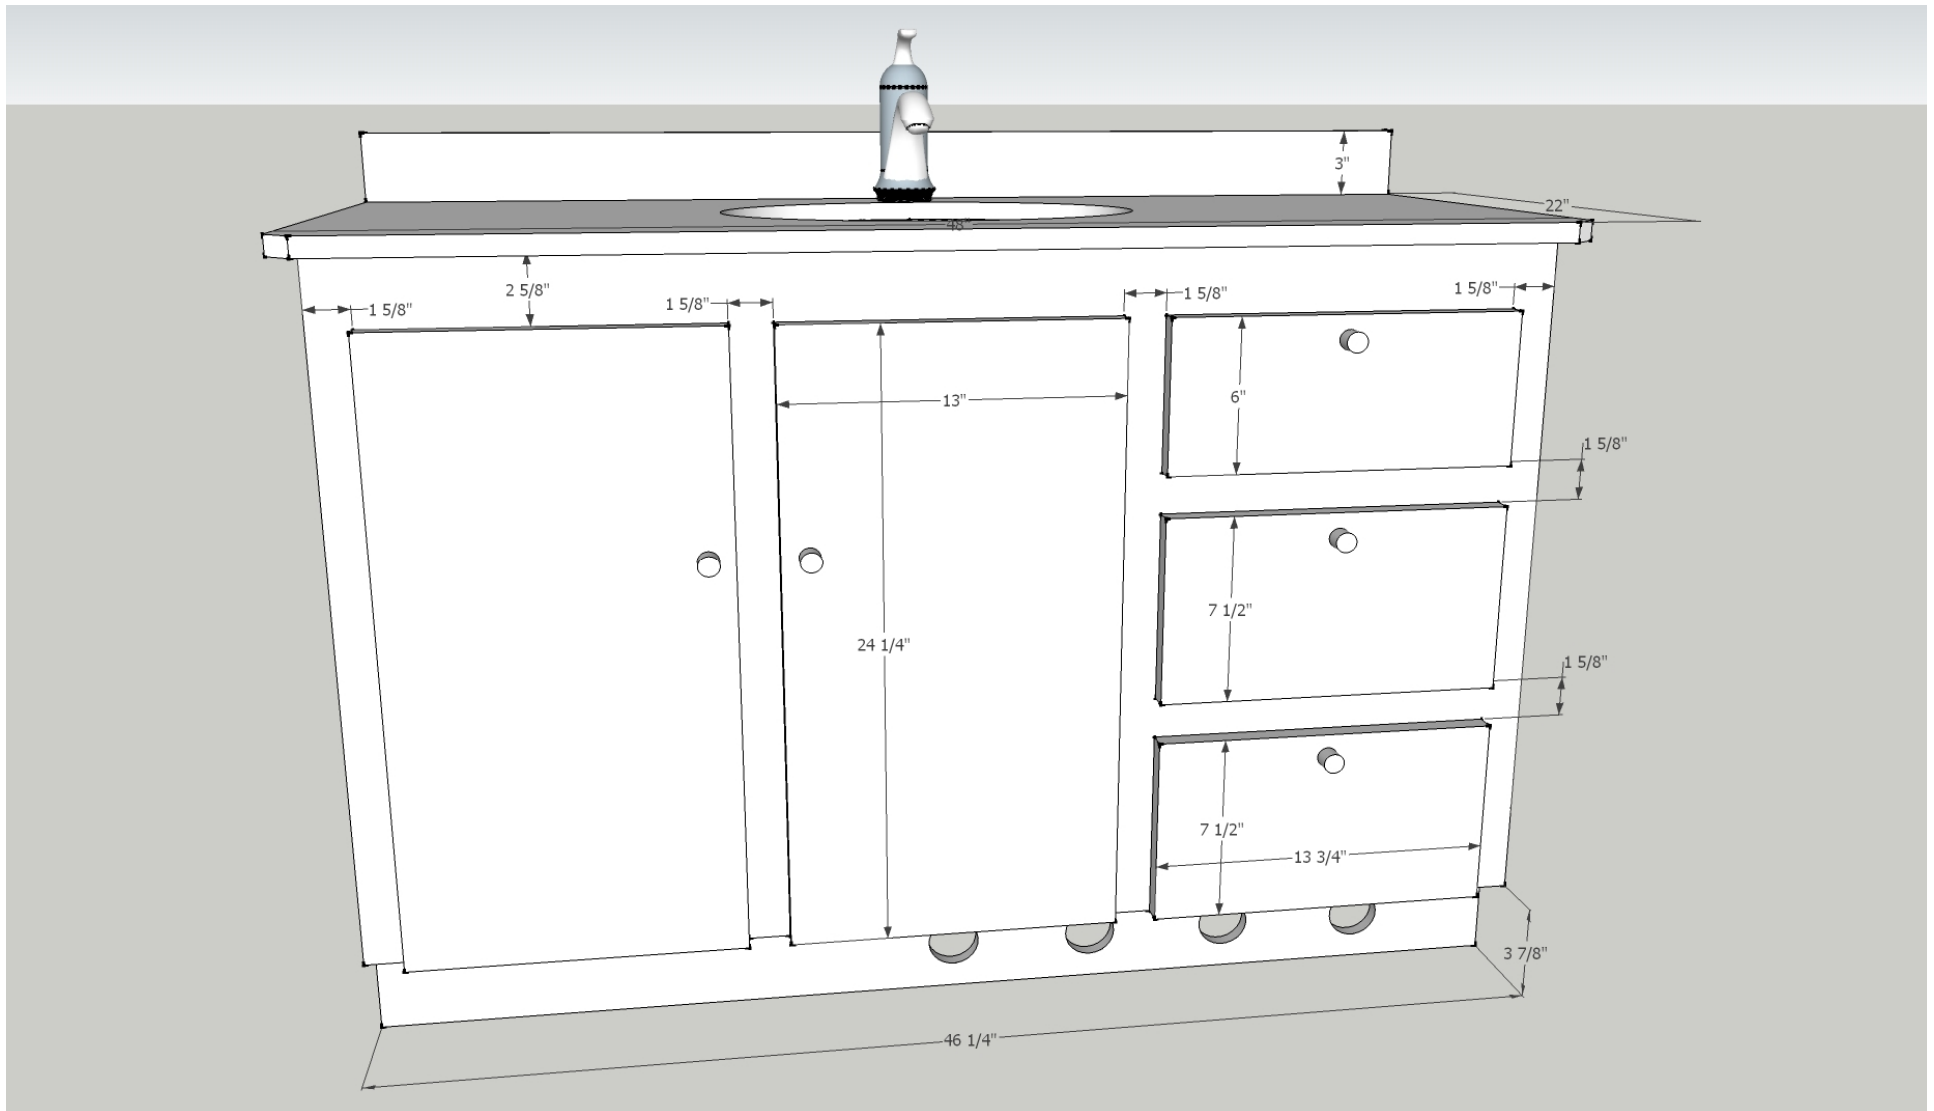

New Bathroom – 2010

Design Sketch – Top View of Bathroom

Design Sketch – Tall Shelving Unit, Main Vanity with Counter Top, Overhead Light Bar, Wall-mounted Medicine Cabinet

Photo of Result – Tall Shelving Unit, Main Vanity with Counter Top, Overhead Light Bar, Wall-mounted Medicine Cabinet

Design Sketch – Tiled Shower

Photo of Result – Tiled Shower

Dimensions – Main Vanity with Solid Top

Dimensions – Tall Cabinet

Dimensions – Light Bar

Dimensions – Wall-mounted Medicine Cabinet

Dimensions – Wall-mounted Medicine Cabinet