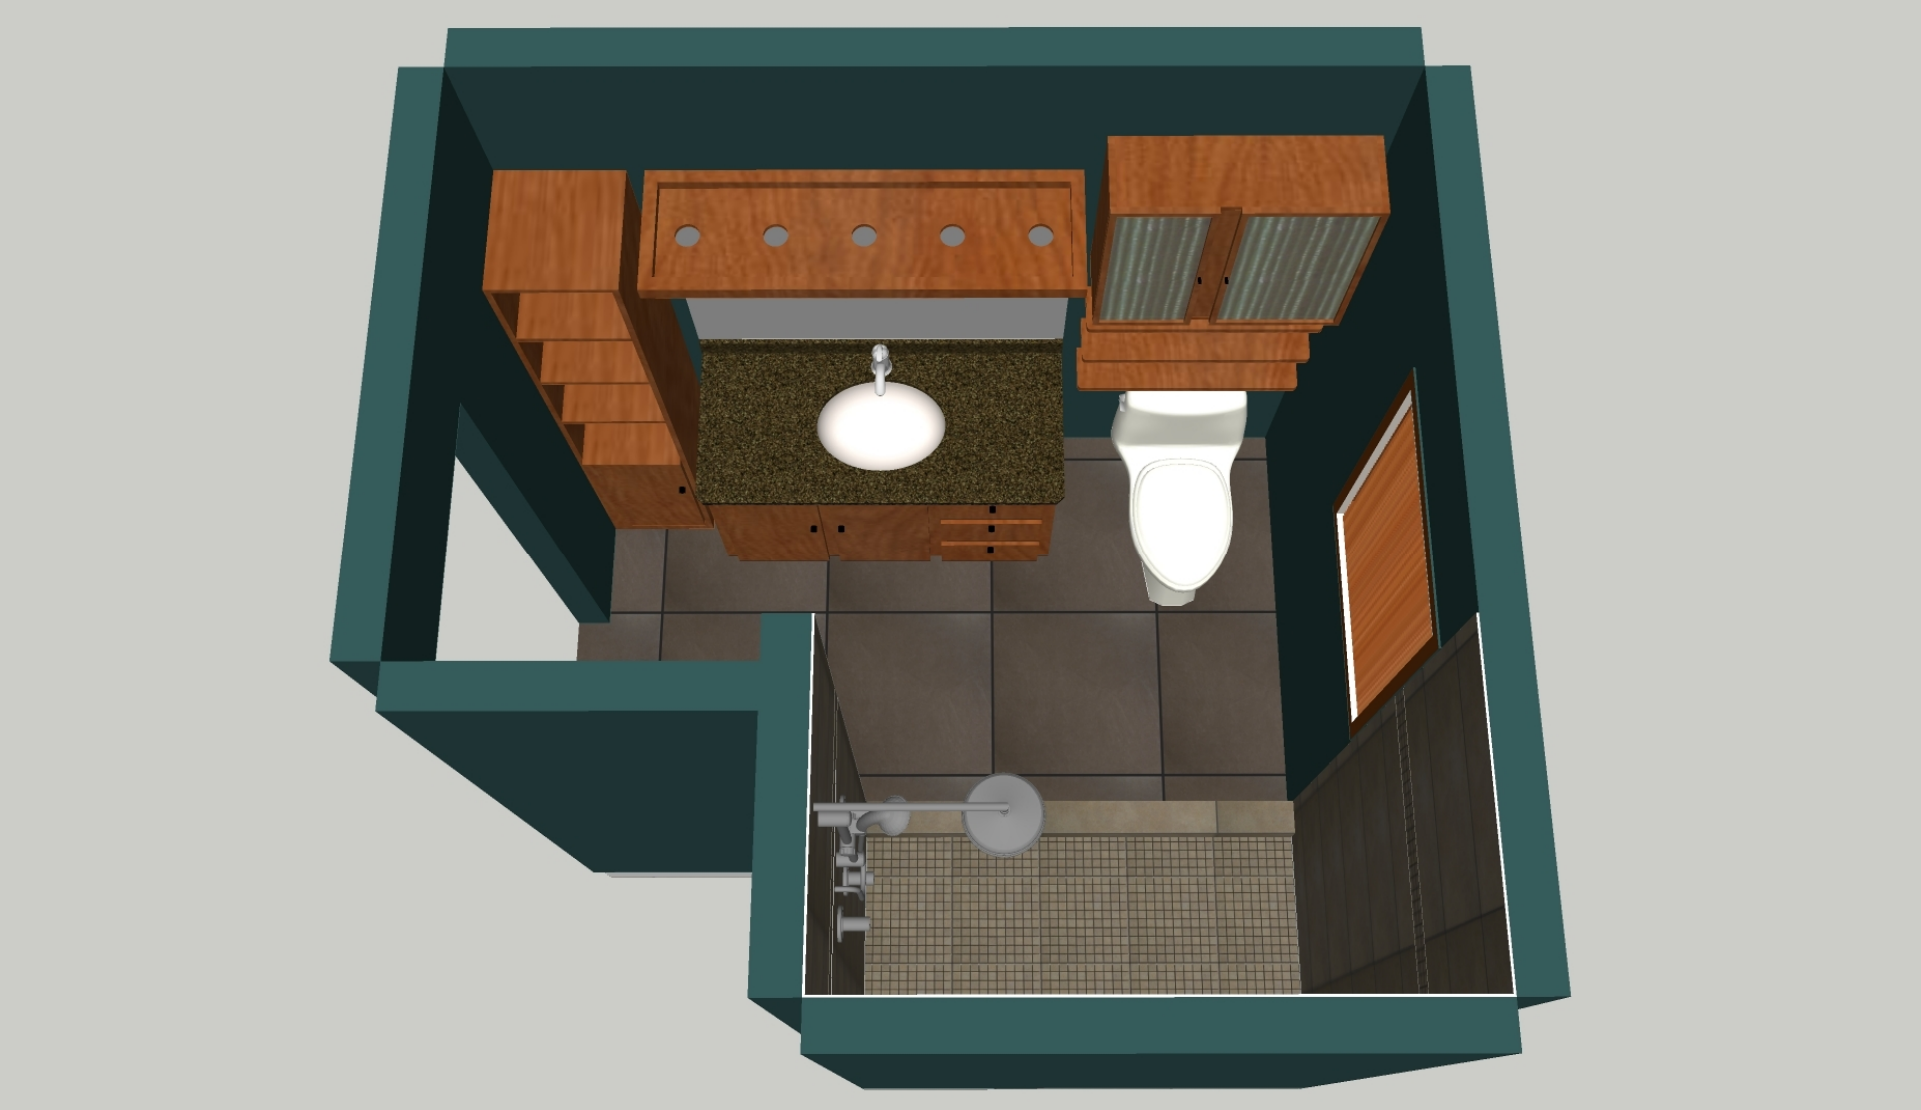

New Bathroom – 2010

Design Sketch – Top View of Bathroom

Design Sketch – Tall Shelving Unit, Main Vanity with Counter Top, Overhead Light Bar, Wall-mounted Medicine Cabinet

Photo of Result – Tall Shelving Unit, Main Vanity with Counter Top, Overhead Light Bar, Wall-mounted Medicine Cabinet

Design Sketch – Tiled Shower

Photo of Result – Tiled Shower

Dimensions – Main Vanity with Solid Top

Dimensions – Tall Cabinet

Dimensions – Light Bar

Dimensions – Wall-mounted Medicine Cabinet

Dimensions – Wall-mounted Medicine Cabinet