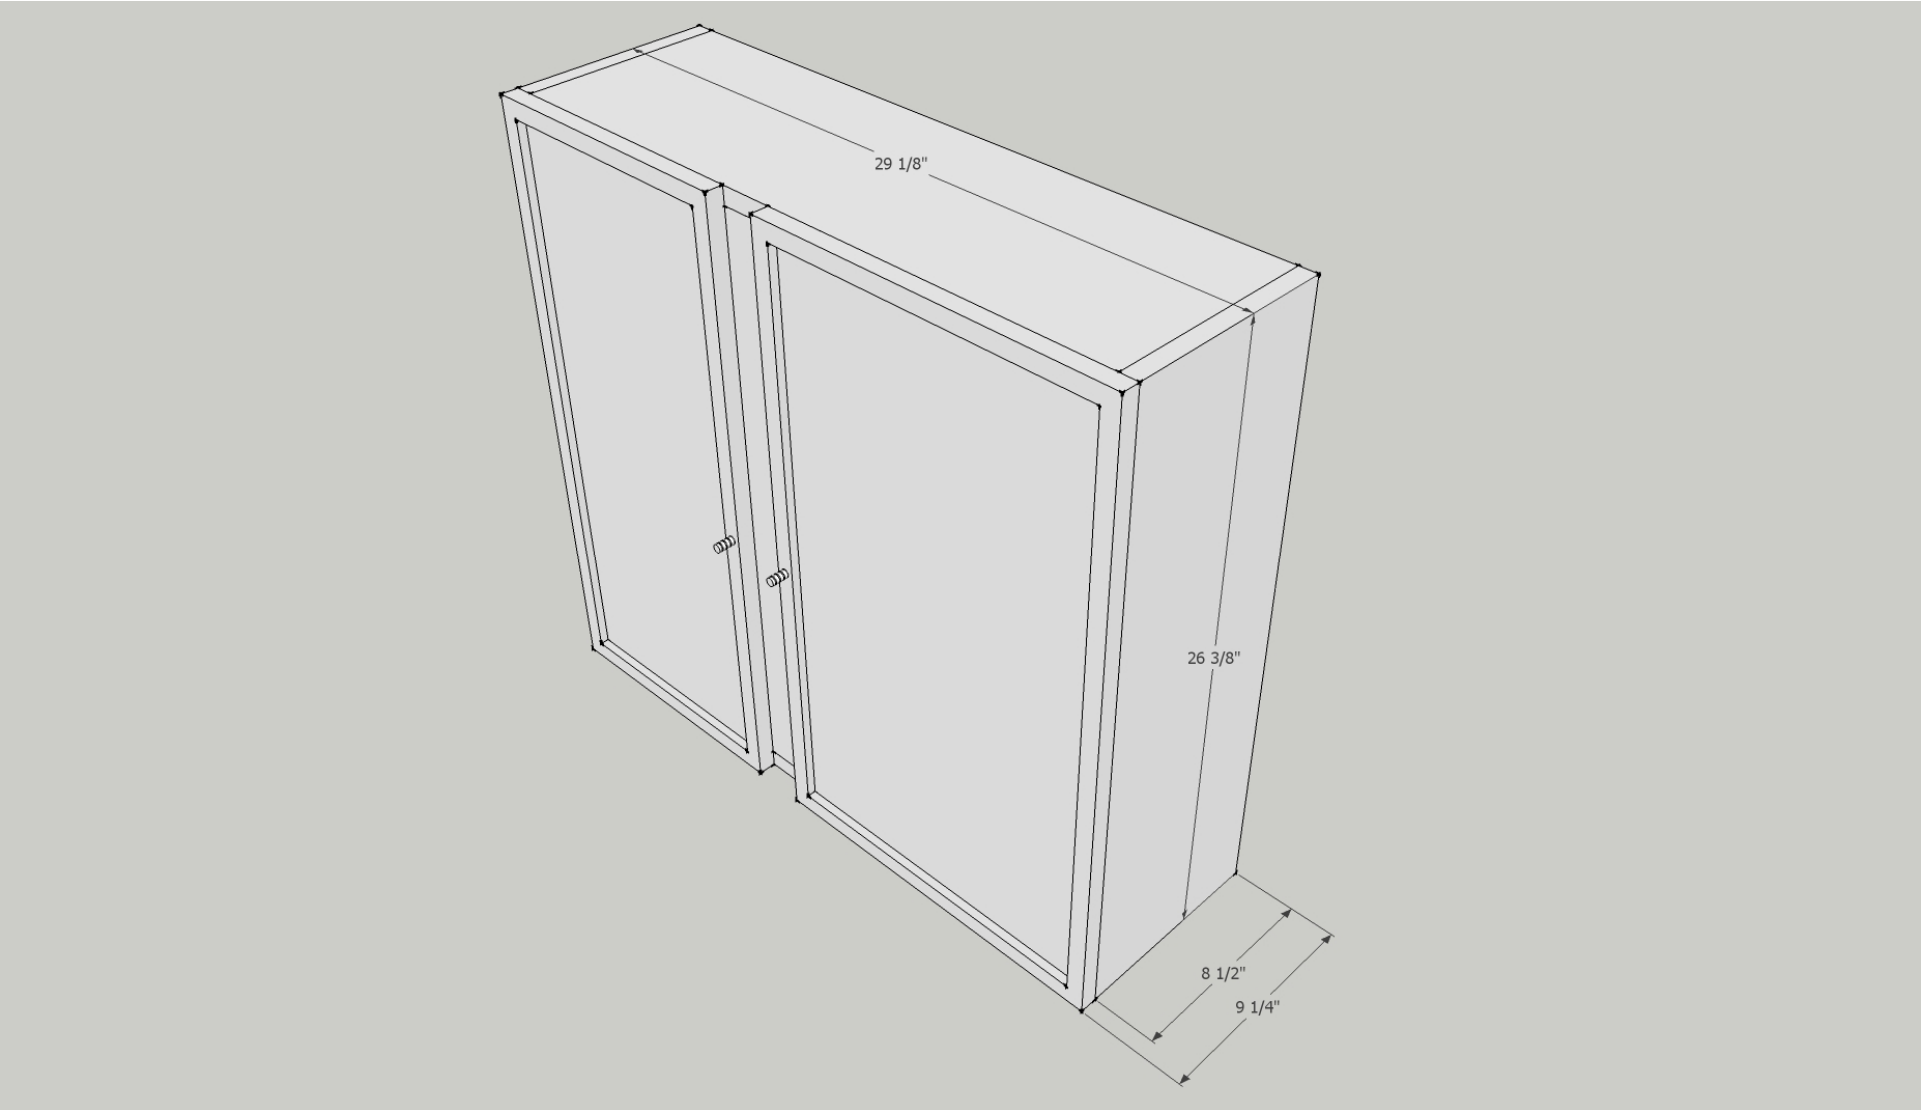

New Bathroom – 2010

Design Sketch – Top View of Bathroom

Design Sketch – Tall Shelving Unit, Main Vanity with Counter Top, Overhead Light Bar, Wall-mounted Medicine Cabinet

Photo of Result – Tall Shelving Unit, Main Vanity with Counter Top, Overhead Light Bar, Wall-mounted Medicine Cabinet

Design Sketch – Tiled Shower

Photo of Result – Tiled Shower

Dimensions – Main Vanity with Solid Top

Dimensions – Tall Cabinet

Dimensions – Light Bar

Dimensions – Wall-mounted Medicine Cabinet

Dimensions – Wall-mounted Medicine Cabinet