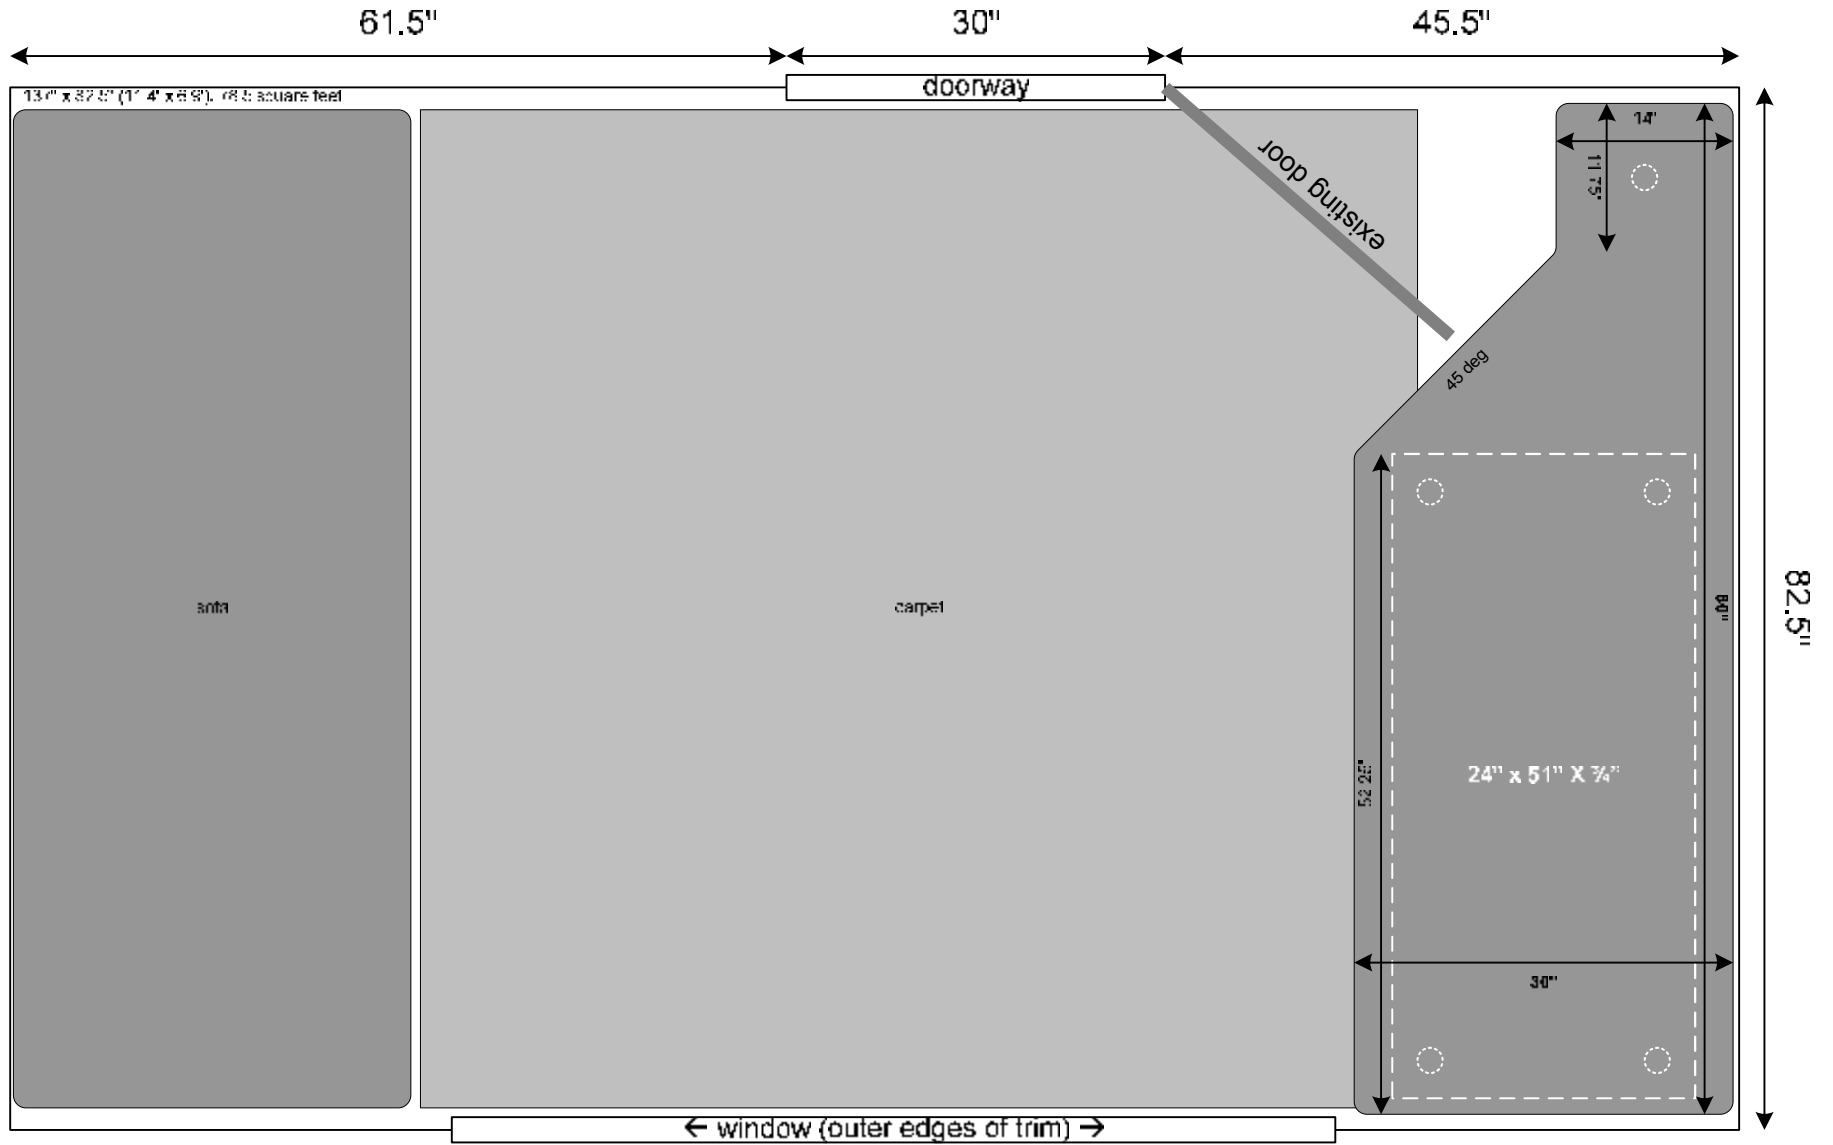

Drawings For Maplewood Projects

Table with Shelf to go Against a Wall

Shelves for a Little Room

Drawings For Maplewood Projects

Desk for a Little Room

Drawings For Maplewood Projects

Wall and Door to Isolate a Guest Area

Console for a TV

Drawings For Maplewood Projects

Dish Rack for an Existing Cupboard