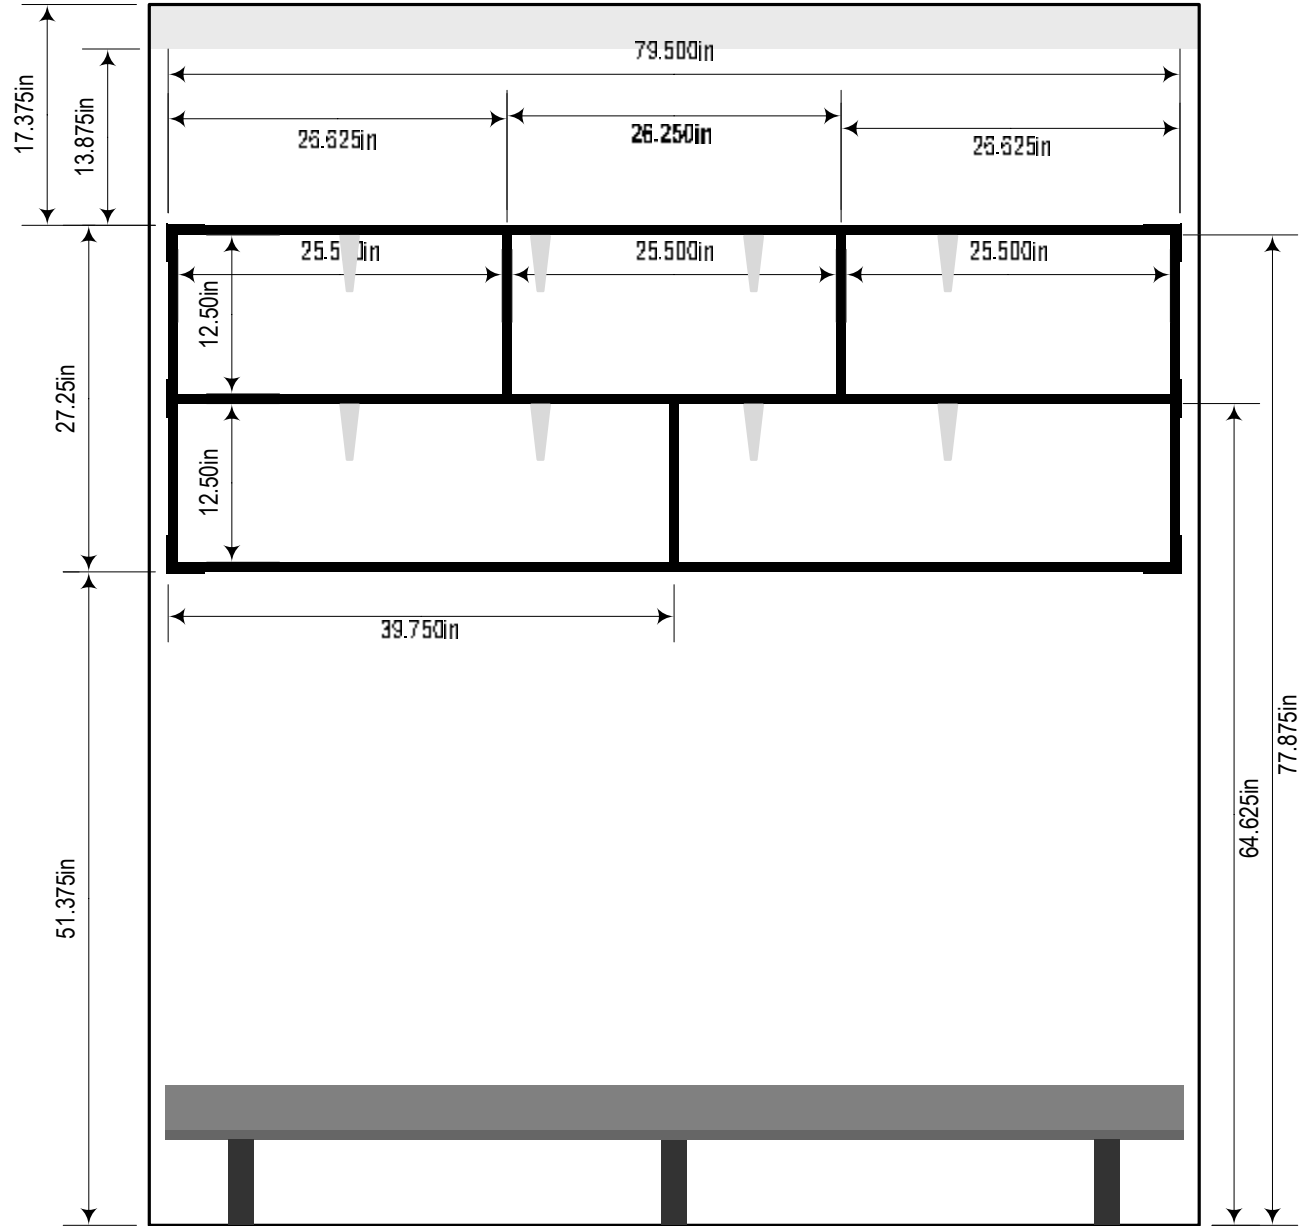

Drawings For Maplewood Projects

Table with Shelf to go Against a Wall

Shelves for a Little Room

Drawings For Maplewood Projects

Desk for a Little Room

Drawings For Maplewood Projects

Wall and Door to Isolate a Guest Area

Console for a TV

Drawings For Maplewood Projects

Dish Rack for an Existing Cupboard