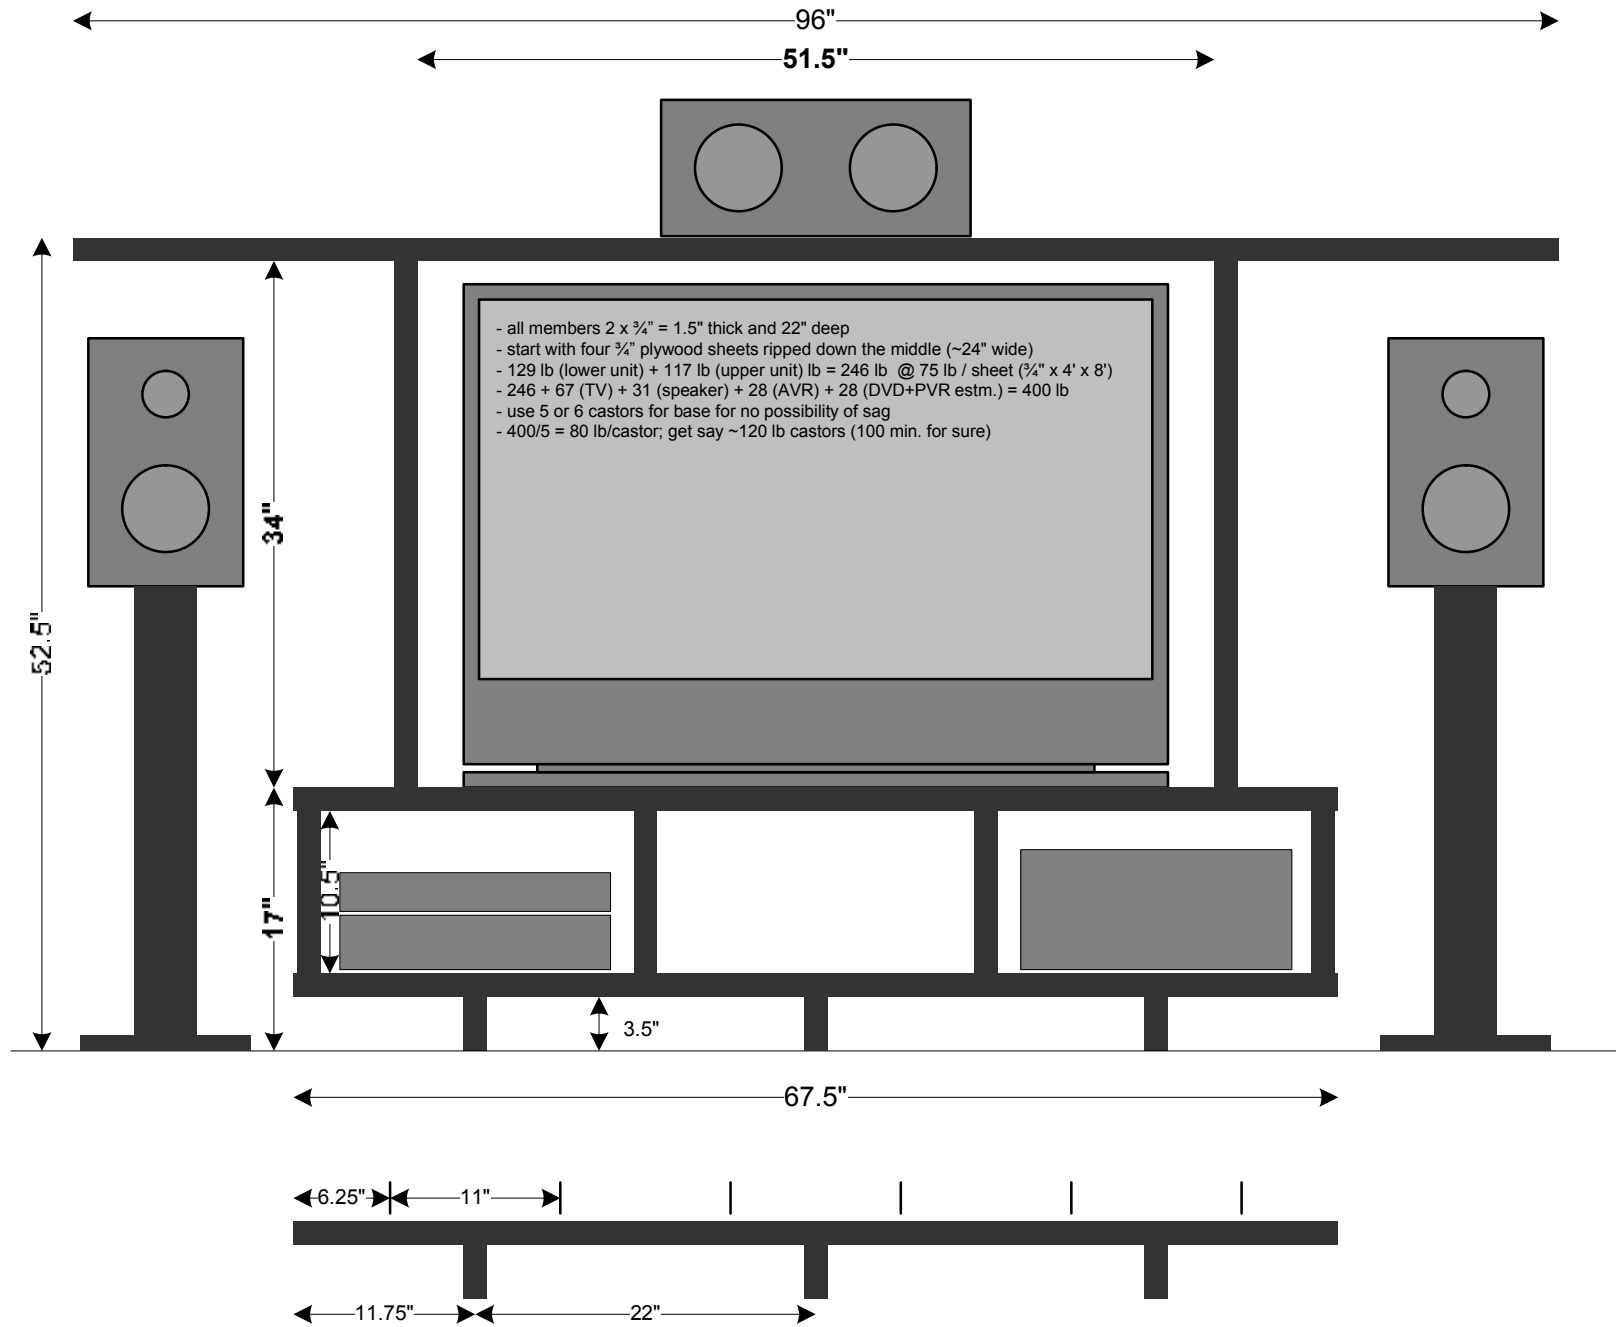

Drawings For Maplewood Projects

Table with Shelf to go Against a Wall

Shelves for a Little Room

Drawings For Maplewood Projects

Desk for a Little Room

Drawings For Maplewood Projects

Wall and Door to Isolate a Guest Area

Console for a TV

Drawings For Maplewood Projects

Dish Rack for an Existing Cupboard